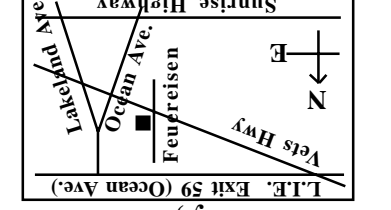

F. Segreto, MD 737-6767

WESTHAMPTON @ GPT/SHLD/MATT/SI 7:00 PM
MCGANN-MERCY @ STONY BROOK 7:00 PM
PAT-MEDST @ WM FLOYD (LNC AVE SPTS) 7:00 PM
LINDST @ W MELVILLE (STNY BK U) 7:00 PM
COMSEWOGUE @ ISLIP 7:00 PM
SACHEM NORTH @ WALT WHITMAN 7:00 PM
SACHEM EAST @ SMITHTOWN 7:00 PM
SAT 10/23/04

Suffolk County Varsity Football Schedule 2004

www.elite-sports-med.com Scores & Video Clips

FRI. 10/15/04

SAYVILLE @ HAUPPAUGE 7:00 PM
GPT/SHLD/MATT/SI @ SHRM WR (SWRHS) 7:30 PM
WM FLOYD @ LINDENHURST(MDL SCH) 7:00 PM
CONNETQUOT @ LONGWOOD 6:00 PM
PATCHOGUE-MEDFORD @ SMITHTOWN 7:00 PM

SAT. 10/16/04

AMITYVILLE @ WESTHAMPTON 1:30 PM
NORTH BABYLON @ NEWFIELD 1:30 PM
COMMACK @ WALT WHITMAN 7:00 PM
E HAMPTON/BH/PIER @ KINGS PARK 2:00 PM
MILLER PLACE @ COMSEWOGUE 2:00 PM
WARD MVL @ SACHEM E (HOMECMNG) 3:00 PM
HUNTINGTON @ EASTPORT/S MANOR 1:30 PM
CENTRAL ISLIP @ NORTHPORT 1:30 PM
BELLPORT @ CENTEREA 1:30 PM
STONY BROOK @ PORT JEFFERSON 1:30 PM
WEST BABYLON @ BAY SHORE 1:30 PM
ROCKY POINT @ H H HILLS WEST 1:30 PM
ISLIP @ HARBORFIELDS 1:30 PM
H H HILLS E @ E ISLIP (SP TR JHS) 1:30 PM
MCGANN-MERCY @ WYANDANCH 1:30 PM
DEER PK @ RVHD (MCKILLIP FIELD) 7:00 PM
BABYLON @ ELWOOD/J GLENN 1:30 PM
WEST ISLIP @ COPIAGUE 1:30 PM
BRNTWD @ SACHEM N (HOMECOMING) 3:00 PM
SOUTHAMPTON @ HAMPTON BAYS 1:30 PM
MT SINAI @ BAYPORT-BLUE POINT 1:30 PM

F. Segreto, MD 737-6767

Saturday Walk-In Clinic 4-7 PM

Saturday Walk-In Clinic 4-7 PM

F. Segreto, MD 737-6767

3385 Vets Hwy., Ronkonkoma
•X-Rays•Physical Therapy
MEDICAL CLINIC 4-7 PM
SATURDAY WALK-IN
737-6767

Frank S. Segreto, MD
Board Certified Orthopaedic Surgeon
Sports Medicine & Rehabilitation

Suffolk County Varsity Football Schedule 2004

THURS. 10/7/04

NPORT @ WARD MELV(STNY BK U) 7:00 PM
FRI. 10/8/04
LINDENHURST @ SMITHTOWN 7:00 PM
SACHEM NORTH @ CENTRAL ISLIP 7:00 PM
MILLER PLACE @ HAUPPAUGE 7:00 PM
WYANDANCH @ SOUTHAMPTON 7:00 PM
CONNETQUOT @ PATCHOGUE-MEDFORD 7:00 PM
EASTPORT/S MANOR @ COMSEWOGUE 7:00 PM
WILLIAM FLOYD @ LONGWOOD 6:00 PM
PORT JEFFERSON @ GPT/SHLD/MATT/SI 7:00 PM

SAT. 10/9/04

WALT WHITMAN @ BRENTWOOD 2:00 PM
COPIAGUE @ H H HILLS EAST 7:00 PM
HUNTINGTON @ SAVVILLE 2:00 PM
H H HILLS WEST @ HARBORFIELDS 2:00 PM
WESTHAMPTON @ ELWOOD/J GLENN 2:00 PM
BELLPORT @ NEWFIELD 2:00 PM
MT SINAI @ BABYLON 2:00 PM
KINGS PARK @ ROCKY POINT 7:00 PM
EAST ISLIP @ RVHD (MCKILLIP FIELD) 2:00 PM
SHOREHAM WR @ MCGANN-MERCY 2:00 PM
HAMPTON BAYS @ STONY BROOK 2:00 PM
BAY SHORE @ CENTEREA 2:00 PM
WEST BABYLON @ NORTH BABYLON 2:00 PM
AMITYVILLE @ BAYPORT-BLUE POINT 2:00 PM
SACHEM EAST @ COMMACK 2:00 PM
DEER PARK @ WEST ISLIP 2:00 PM
ISLIP @ E HAMPTON/BH/PIER 2:00 PM

F. Segreto, MD 737-6767

Saturday Walk-In Clinic 4-7 PM

Saturday Walk-In Clinic 4-7 PM

F. Segreto, MD 737-6767

LINDENHURST @ CONNETQUOT 1:30 PM
ROCKY POINT @ MILLER PLACE 1:30 PM
E ISLIP @ W BABYLON (JUNIOR HS) 1:30 PM
ELWOOD/J GLENN @ AMITYVILLE 1:30 PM
BAY SHORE @ WEST ISLIP 1:30 PM
SACHEM NORTH @ NORTHPORT 1:30 PM
RIVERHEAD @ CENTEREA 1:30 PM
SHOREHAM WR @ WYANDANCH 1:30 PM
NEWFIELD @ DEER PARK 1:30 PM
SHOREHAM WR @ WYANDANCH 1:30 PM
HUNTINGTON @ PORT JEFFERSON 1:30 PM
WESTHAMPTON @ MT SINAI 1:30 PM
CENTRAL ISLIP @ BRENTWOOD 1:30 PM
WARD MELVILLE @ COMMACK 1:30 PM
H H HILLS WEST @ SOUTHAMPTON 1:30 PM
STONY BROOK @ HUNTINGTON 1:30 PM
LONGWOOD @ PATCHOGUE-MEDFORD 1:30 PM
H H HILLS EAST @ BELLPORT 1:30 PM
BAYPORT-BLUE POINT @ BABYLON 1:30 PM
SAVVILLE @ KINGS PARK 1:30 PM
SMTHWN @ WM FLOYD (LNCN AVE SPT) 1:30 PM
ESTPRTS MANOR @ E HAMPTON/BH/PIER 1:30 PM

FRI. 10/29/04
HARBORFIELDS @ COMSEWOGUE 7:00 PM
COMSEWOGUE @ ROCKY POINT 7:00 PM
SMTHWN @ WARD MEL (STNY BRK) 7:00 PM
BAYPORT-BLUE POINT @ STONY BROOK 7:00 PM
COMMACK @ LINDENHURST (MIDDLE SCHOOL) 7:00 PM
WYANDANCH @ W BABYLON (JUNIOR HS) 7:00 PM
NEWFIELD @ SACHEM NORTH 7:00 PM
ELWOOD/J GLENN @ GPT/SHLD/MATT/SI 7:00 PM
CONNETQUOT @ SACHEM NORTH 7:00 PM
LONGWOOD @ CENTRAL ISLIP 7:00 PM
WILLIAM FLOYD @ SACHEM EAST 7:00 PM

Suffolk County Varsity Football Schedule 2004

www.elite-sports-med.com Scores & Video Clips

FRI. 10/1/04

WILLIAM FLOYD @ SACHEM NORTH 7:00 PM
CNTRCH @ W BABYLON (JUNIOR HS) 7:00 PM
COMMACK @ PATCHOGUE-MEDFORD 7:00 PM
STONY BROOK @ GPT/SHLD/MATT/SI 7:00 PM
EAST ISLIP @ COPIAGUE 7:00 PM

SAT. 10/2/04